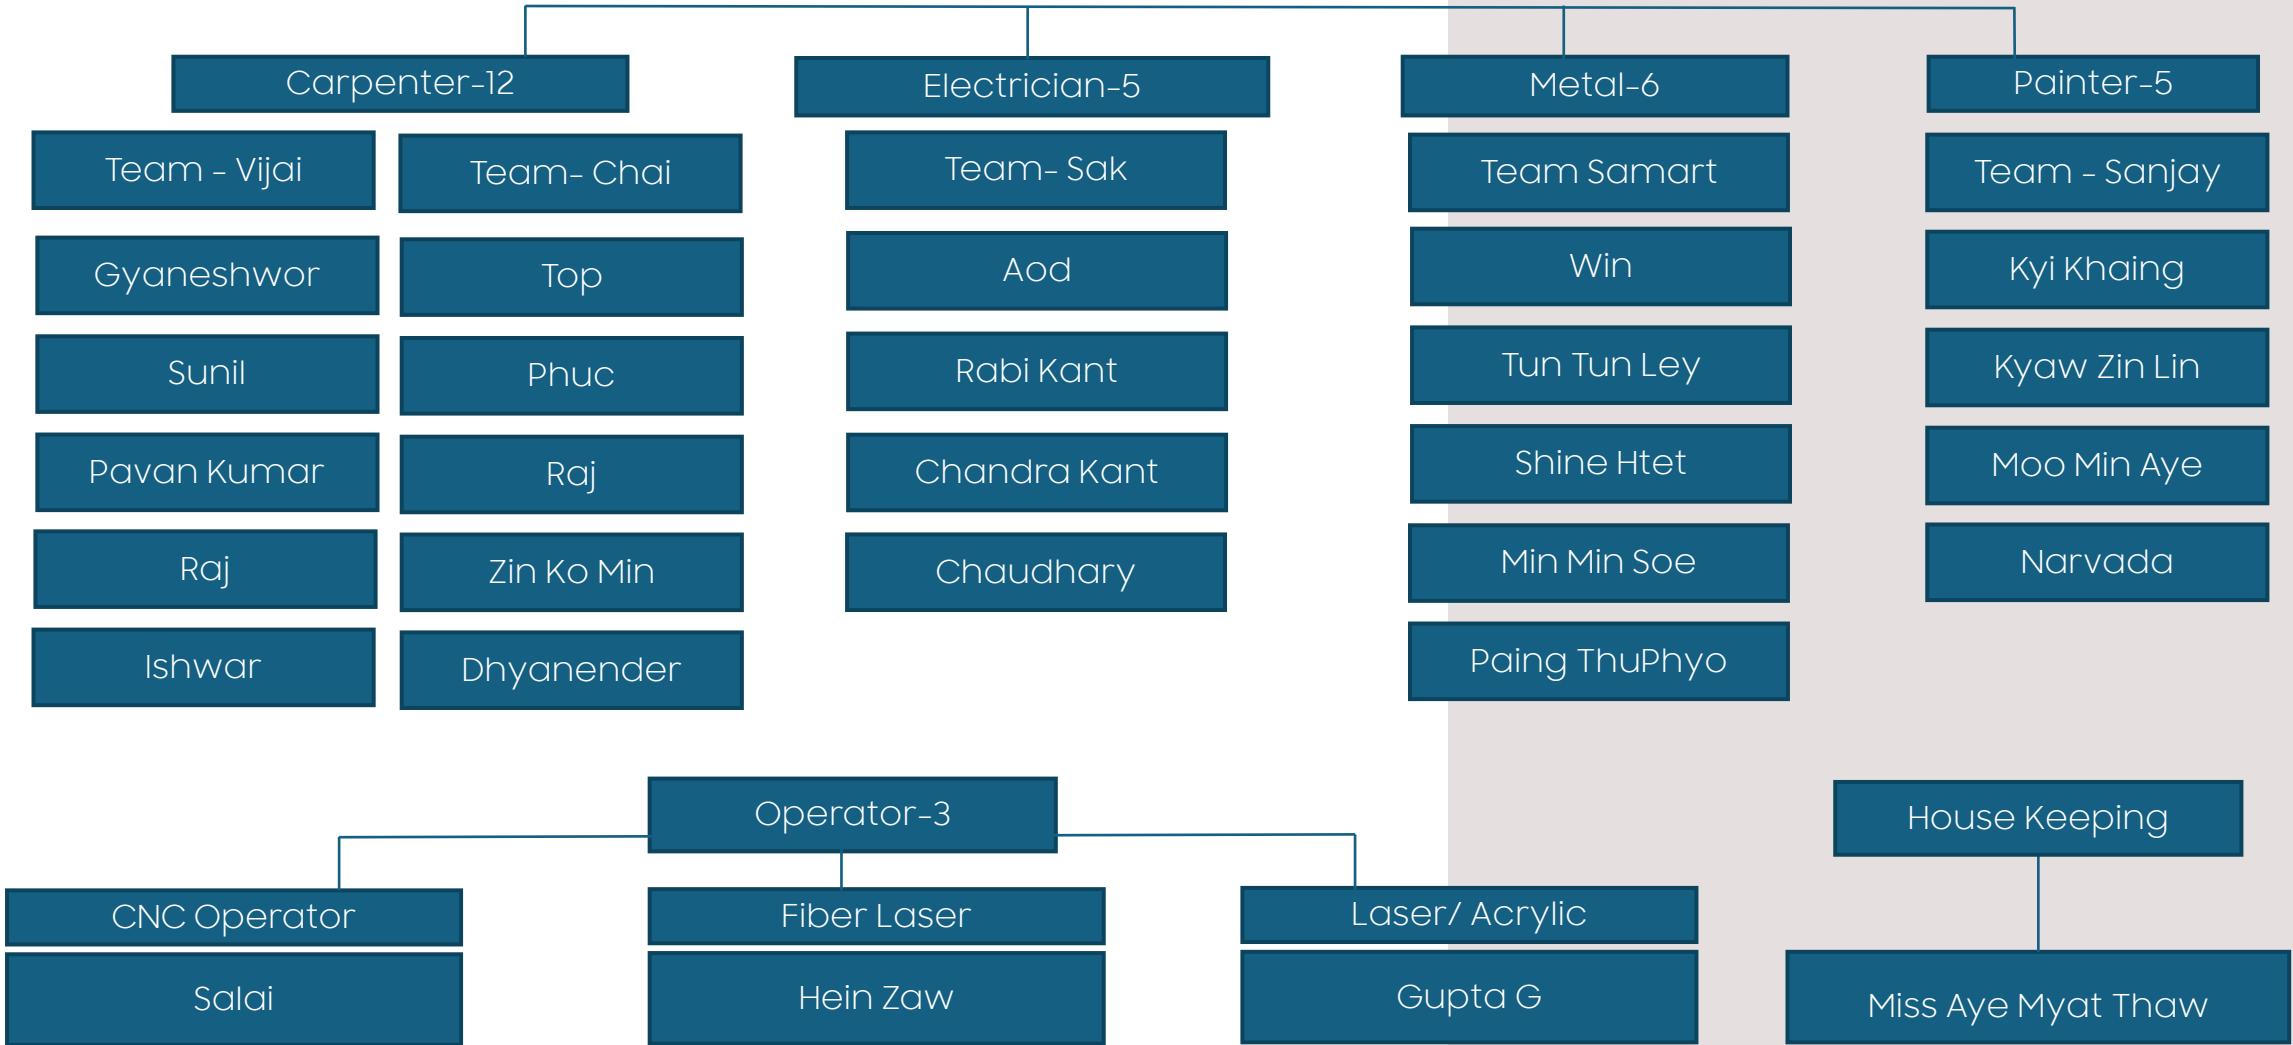

CEO
Mr. Sanjaya Dhakal

Providing visionary leadership
and strategic direction for the
company.

18 Managers

Overseeing various
departments and ensuring
seamless operations.

37

Portfolio Highlights- Recently Completed