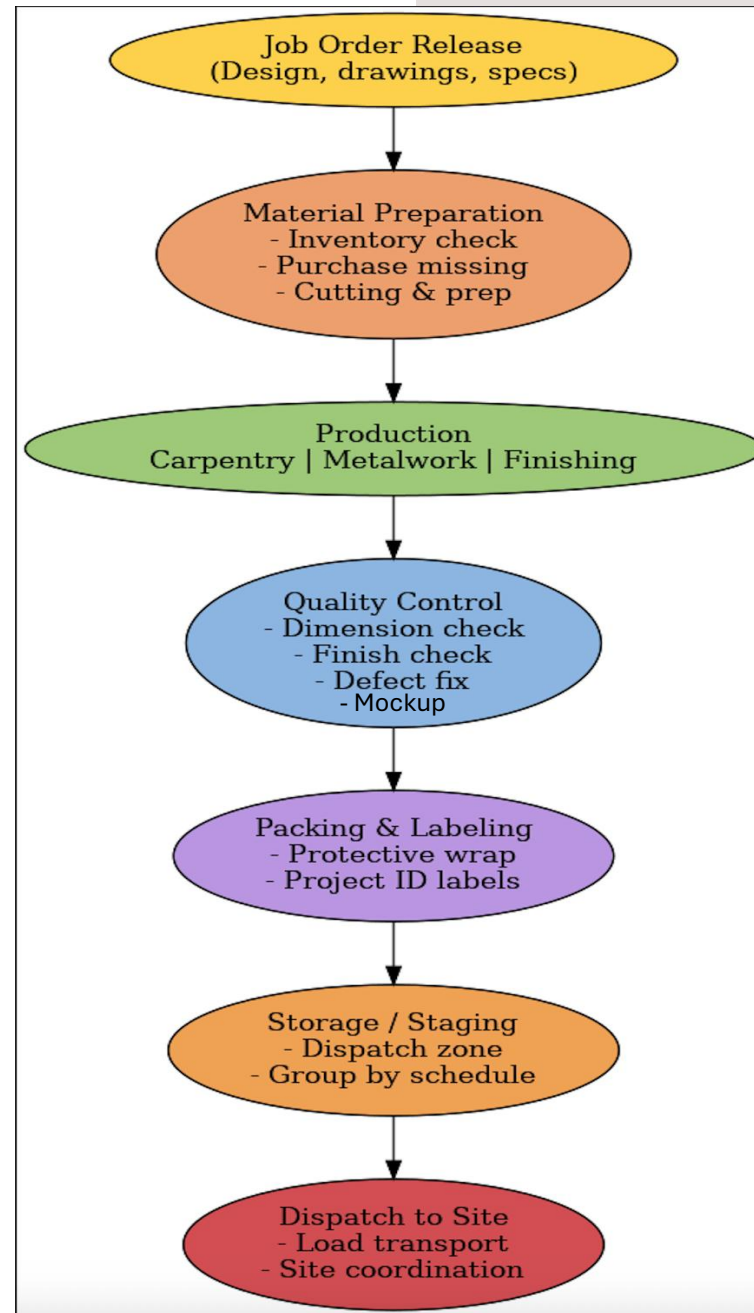

How ONERX Thailand handle the projection?