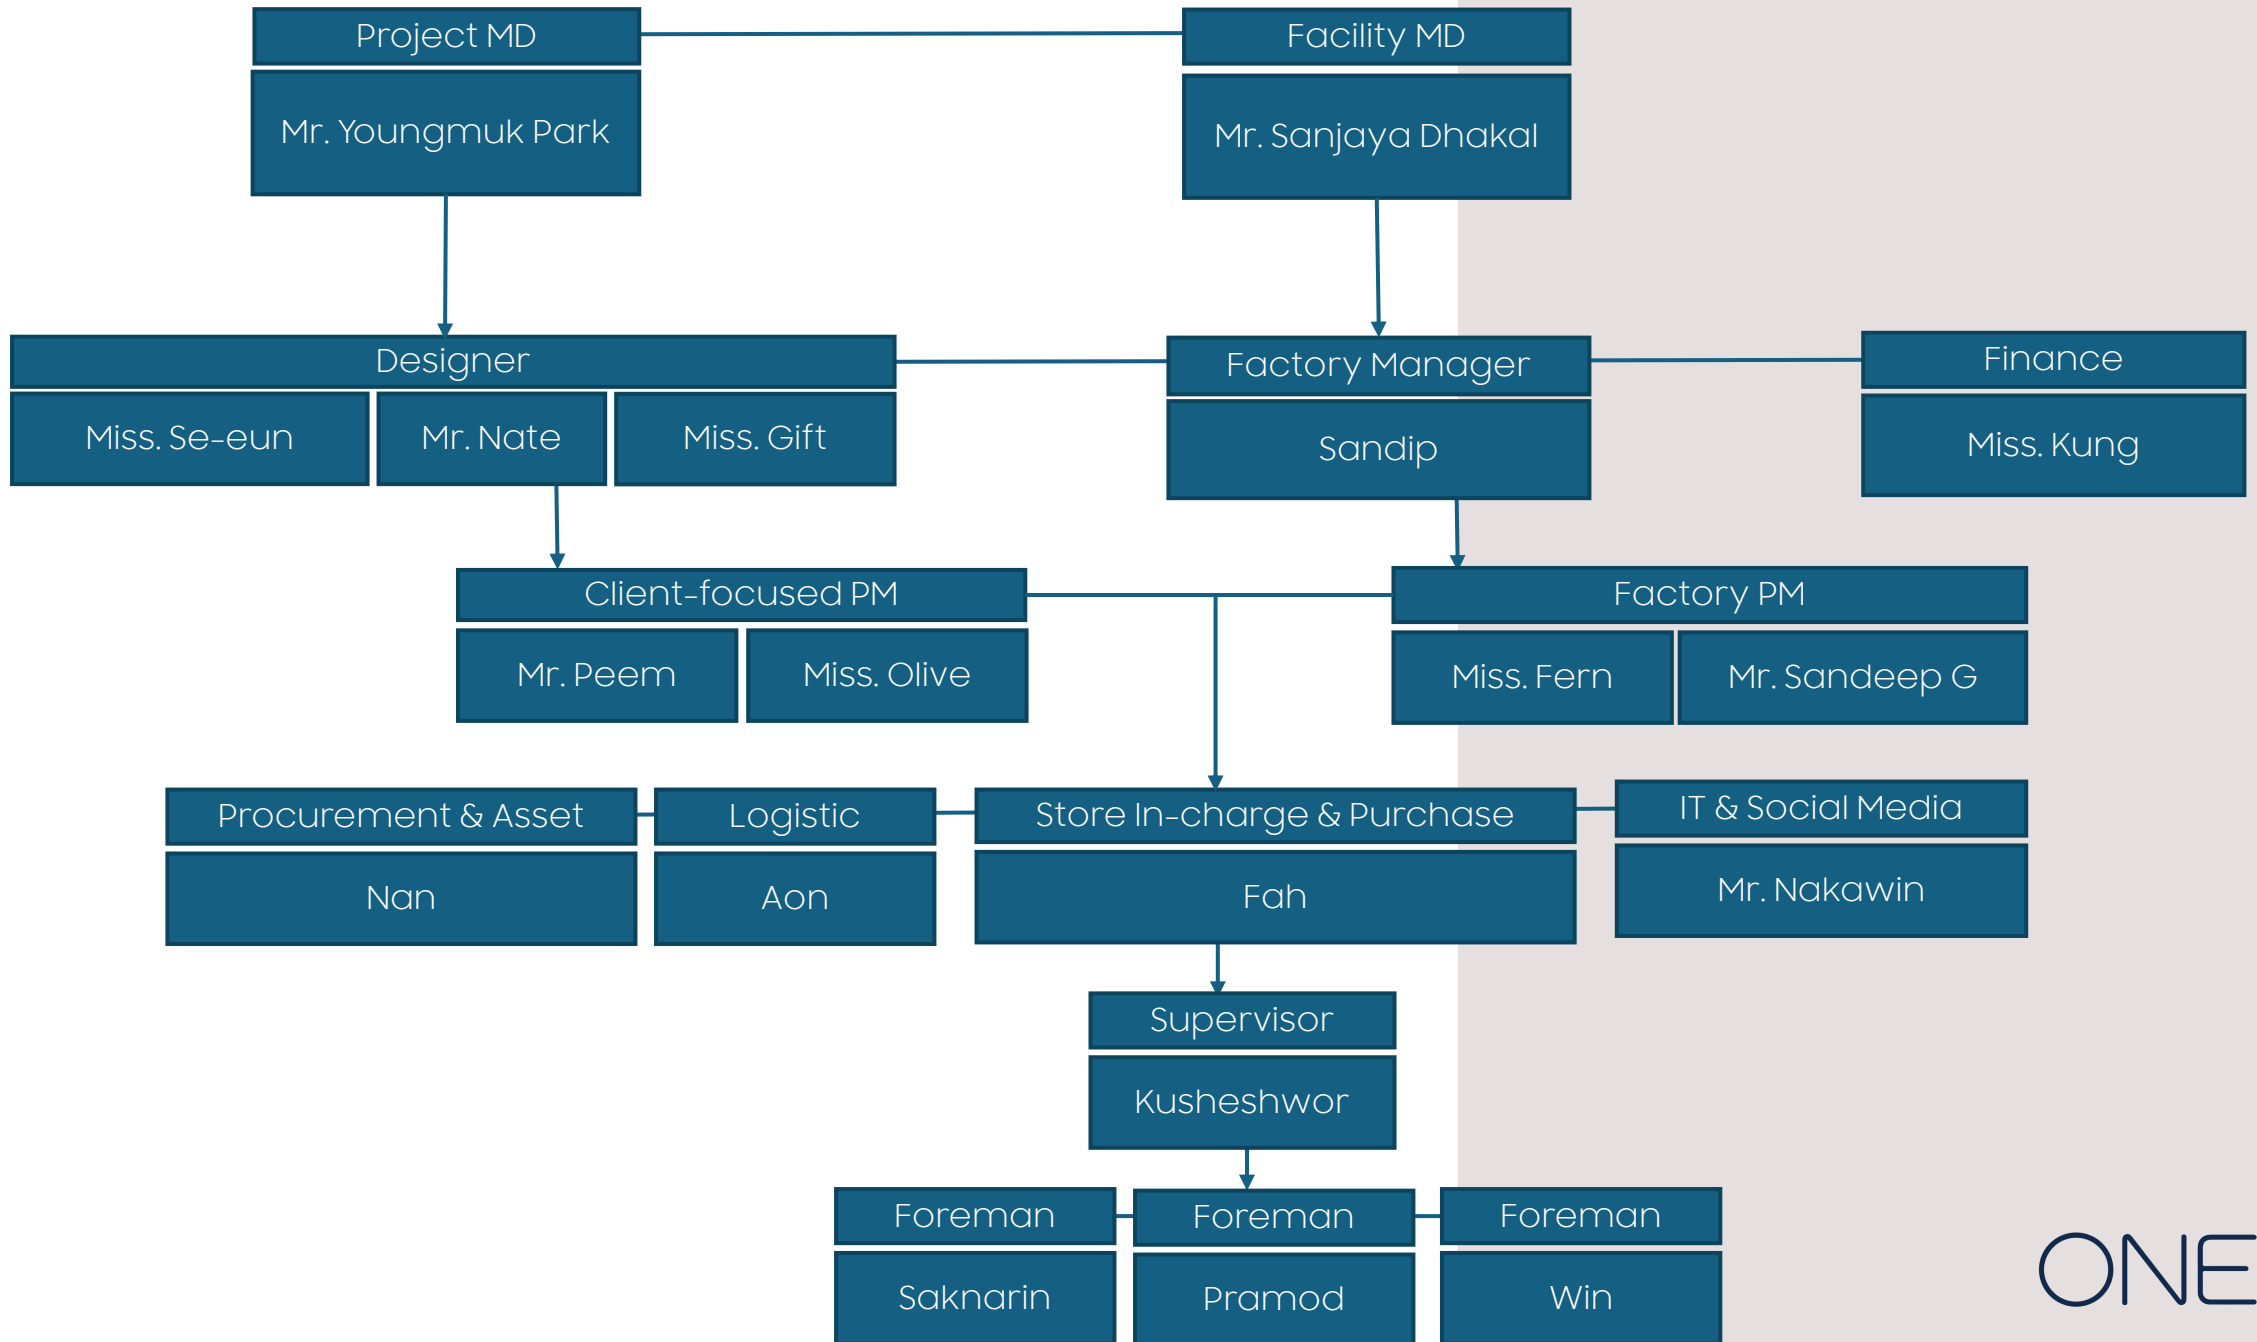

CEO
Mr. Sanjaya Dhakal

Providing visionary leadership
and strategic direction for the
company.

18 Managers

Overseeing various
departments and ensuring
seamless operations.

37

Portfolio Highlights- Recently Completed