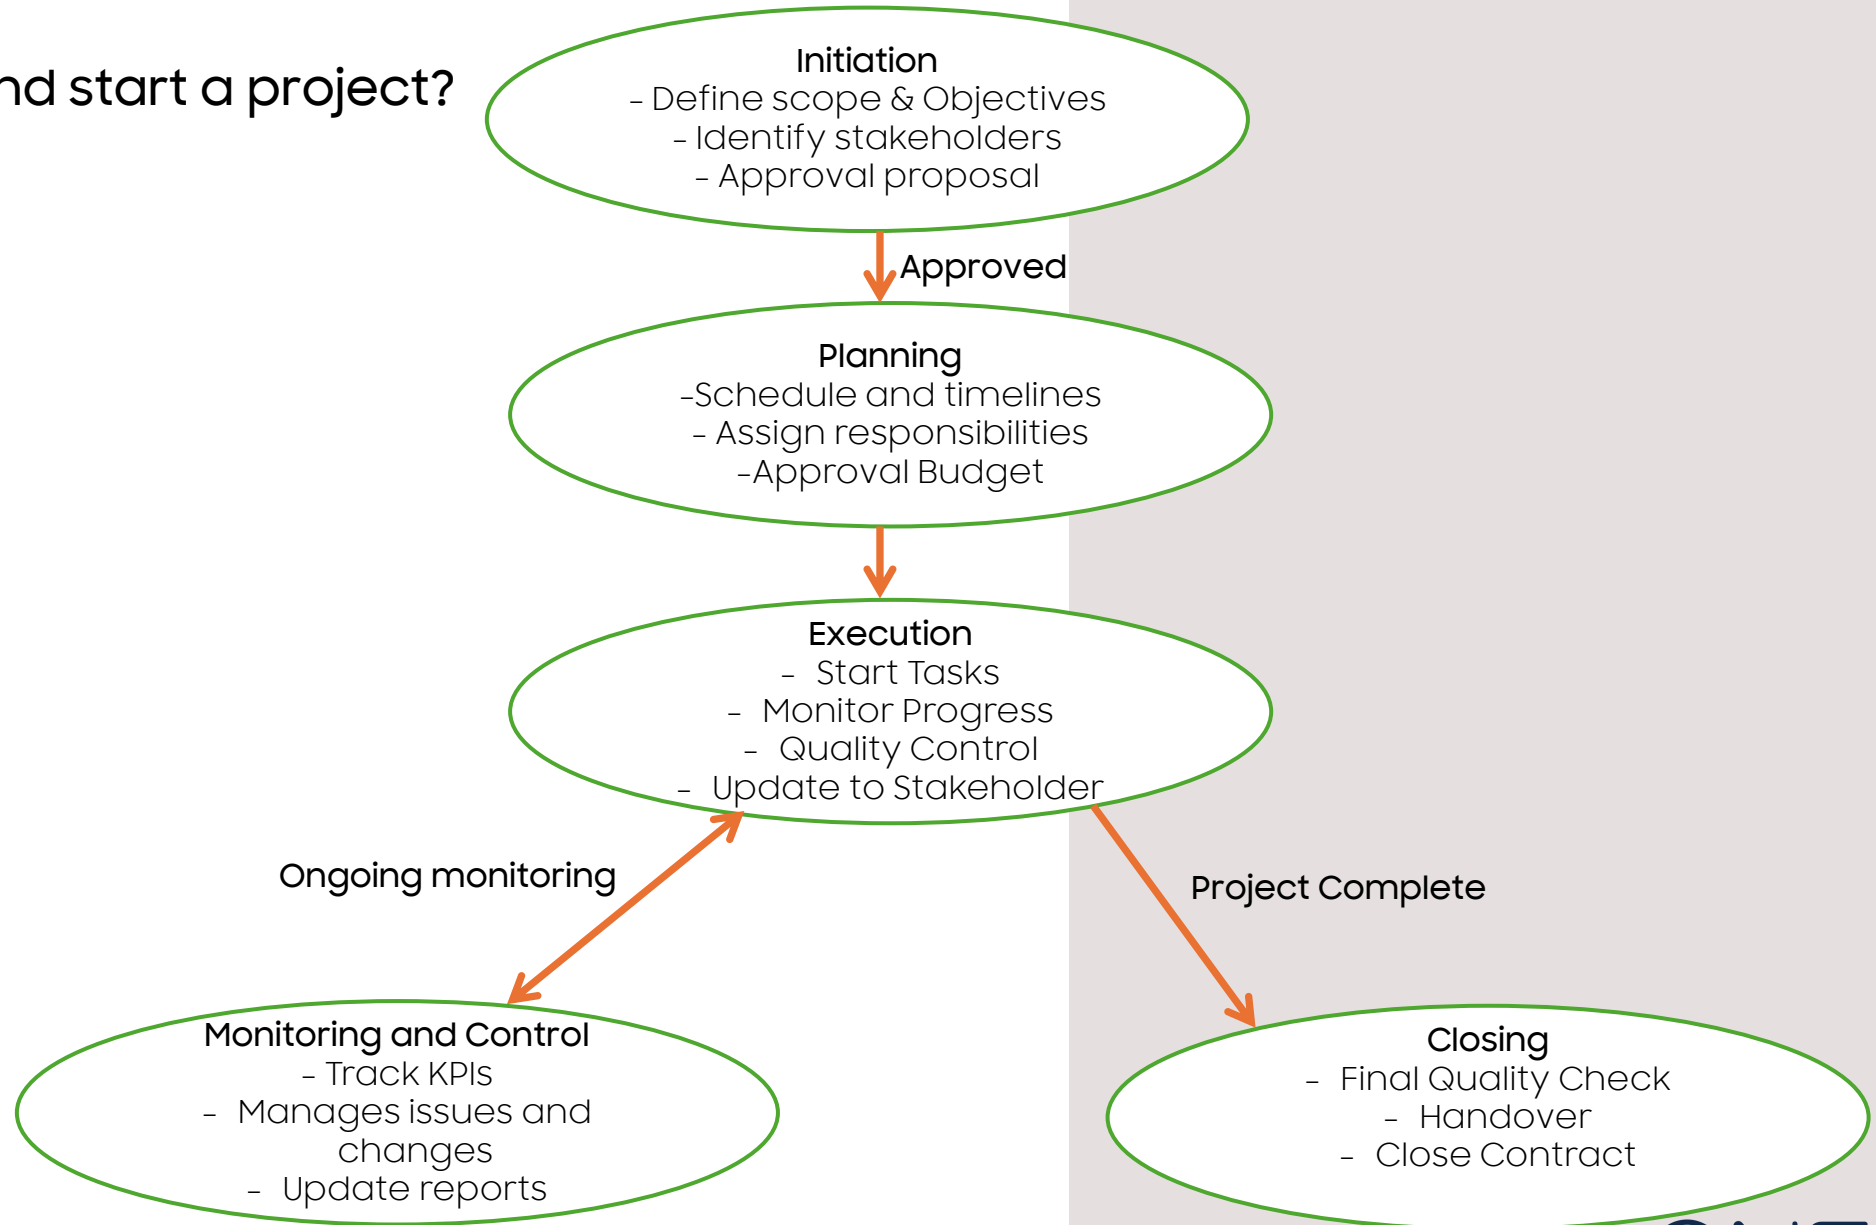

Fixture & Furniture

1. Retail fixtures (shelves, counters, kiosks, closets)
2. Office/workspace solutions
3. Hospitality decor (tables, seating)
4. Eco-Friendly residential furniture
5. Smart storage & customized space-saving systems

CEO
Mr. Sanjaya Dhakal

Providing visionary leadership
and strategic direction for the
company.

18 Managers

Overseeing various
departments and ensuring
seamless operations.

37

Portfolio Highlights- Recently Completed

How ONERX Thailand start a project?

How ONERX Thailand handle the projection?

IN SHORT...

QUALITY, INNOVATION, COMMITMENT-
THAT'S ONERX (THAILAND)

THANK YOU!!!